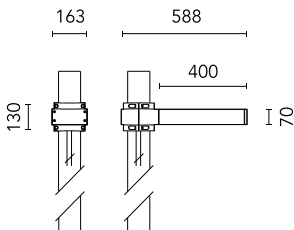

Optisch

Beleuchtungstyp	Direkt
LED-Typ	Leistungs-LED
Light distribution	Asymmetrisch
Optiktyp	Scheinwerfer mit großem Abstrahlwinkel