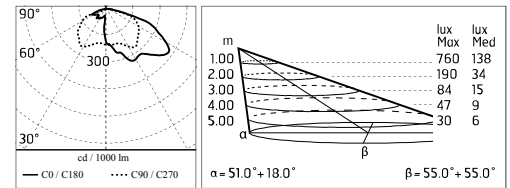

Optisch

Beleuchtungstyp	Direkt
LED-Typ	Leistungs-LED
Light distribution	Asymmetrisch
Optiktyp	Scheinwerfer mit großem Abstrahlwinkel