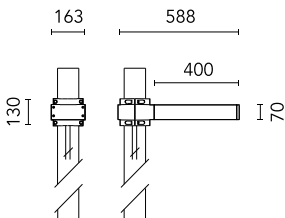

Optisch

Beleuchtungstyp	Direkt
LED-Typ	Leistungs-LED
Light distribution	Symmetrisch
Optiktyp	Scheinwerfer mit großem Abstrahlwinkel