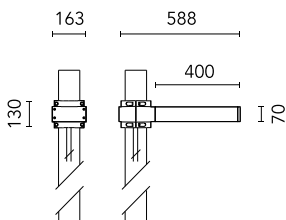

Optisch

Beleuchtungstyp	Direkt
LED-Typ	Leistungs-LED
Light distribution	Symmetrisch
Optiktyp	Scheinwerfer mit großem Abstrahlwinkel