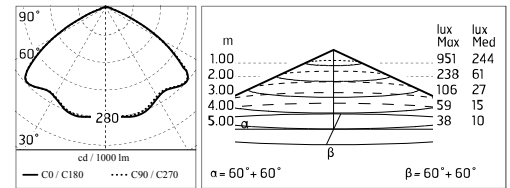

Optisch

Beleuchtungstyp	Direkt
LED-Typ	Leistungs-LED
Light distribution	Symmetrisch
Optiktyp	Scheinwerfer mit großem Abstrahlwinkel