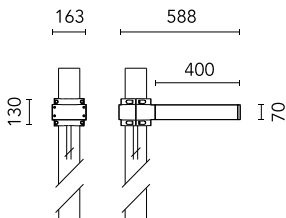

Optisch

Beleuchtungstyp	Direkt
LED-Typ	Leistungs-LED
Light distribution	Symmetrisch
Optiktyp	Scheinwerfer mit großem Abstrahlwinkel