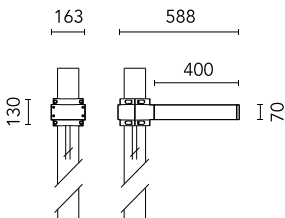

Optisch

Beleuchtungstyp	Direkt
LED-Typ	Leistungs-LED
Light distribution	Asymmetrisch
Optiktyp	Scheinwerfer mit großem Abstrahlwinkel