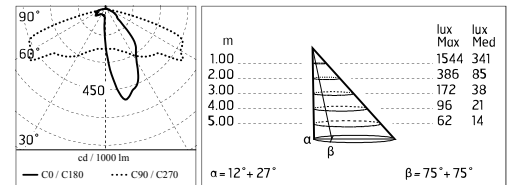

Optisch

Beleuchtungstyp	Direkt
LED-Typ	Leistungs-LED
Light distribution	Asymmetrisch
Optiktyp	Scheinwerfer mit großem Abstrahlwinkel