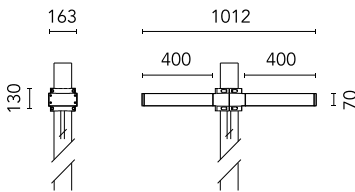

Optisch

Beleuchtungstyp	Direkt
LED-Typ	Leistungs-LED
Light distribution	Symmetrisch
Optiktyp	Scheinwerfer mit großem Abstrahlwinkel