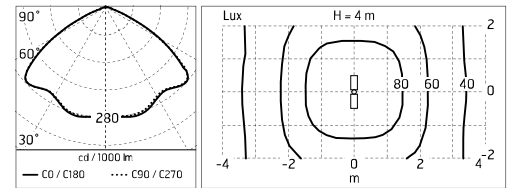

Optisch

Beleuchtungstyp	Direkt
LED-Typ	Leistungs-LED
Light distribution	Symmetrisch
Optiktyp	Scheinwerfer mit großem Abstrahlwinkel