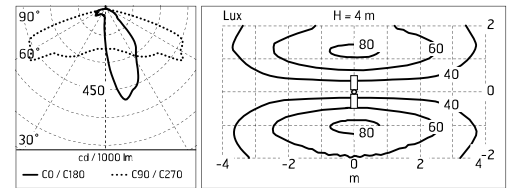

Optisch

Beleuchtungstyp	Direkt
LED-Typ	Leistungs-LED
Light distribution	Symmetrisch
Optiktyp	Scheinwerfer mit großem Abstrahlwinkel