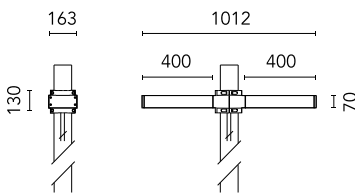

Optisch

Beleuchtungstyp	Direkt
LED-Typ	Leistungs-LED
Light distribution	Symmetrisch
Optiktyp	Scheinwerfer mit großem Abstrahlwinkel