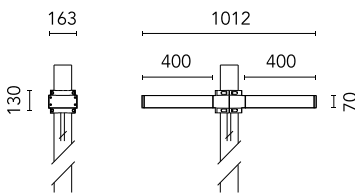

Optisch

Beleuchtungstyp	Direkt
LED-Typ	Leistungs-LED
Light distribution	Asymmetrisch
Optiktyp	Scheinwerfer mit großem Abstrahlwinkel