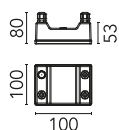

Certification / Marking

IP
67