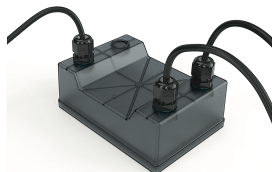

## Power supply 120/270Vac / 24Vdc.70W Dimmable 1-10V PWM control. IP67

■ F990B04A000 - Nero

Alimentatore 120/270Vac / 24Vdc.70W Dimmable 1-10V PWM control. IP67.

### Fisiche

Colore Nero