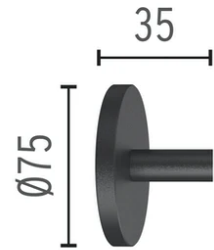

# Landlord Spot Ø40 PWM Dimmable Black

Flood lens  
F004Z0C0000

Earth stick  
F004Z060000

Power supply 120/270Vac / 24Vdc.35W  
Dimmable 1-10V PWM control. IP67  
F990B02A000

Pole with base H 900 mm Black  
F004Z030030