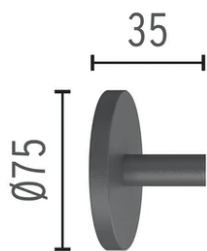

1-10V PWM control interface 24Vdc
120W. IP67. Power supply not included.
F990B00A000

Wall base Anthracite
F004Z040033