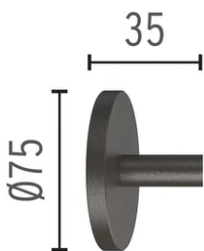

2 way terminal block 4 poles IP68 H20
stop. (ø5,5÷12mm cable)
F990C00A000

Wall base Deep Brown
F004Z040018

Power supply 24V 10W / 110-240V IP67
Class II selv. Non Dimmable
RF25757

DALI PWM control interface 24Vdc
120W. IP67. Power supply not included
F990B01A000