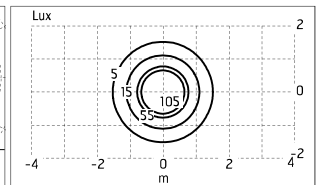

Optical

Lighting type	Direct
LED type	Power LED
Light distribution	Symmetric
Optical type	Diffused light