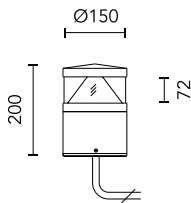

Zefiro 360 h 200 mm Dimmable Dali

■ 532003-300.4 - Black

Cylindrical bollard light.

Configuration: die-cast aluminium cap, EN AB-47100 alloy (low copper content) and extruded aluminium pole. Polycarbonate diffuser: Transparent and UV-stabilised.

Protection rating: IP65

In compliance with EN 60598-1 standards

Class of insulation: II

Installation: the luminaire is equipped with a piece of cable with a 2-way connector for 3-conductor cables for an easy to make connection. We recommend installation on a concrete basement or surface, directly with bolts or through a dedicated fixing plate (to be ordered separately). Outdoor use requires suitable flexible cables.

Physical

Color	Black
--------------	-------

Zefiro 360 h 200 mm Dimmable Dali

3/4 Way Terminal Block 4 Poles Ip68
H2O Stop
215

Base Plate and Fixing Bolts Silvia/Mini
Silvia pole
21

SPD (Surge Protection Device)
237