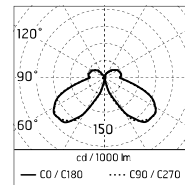

Optical

Lighting type	Direct
LED type	Power LED
Light distribution	Symmetric
Optical type	Diffused light