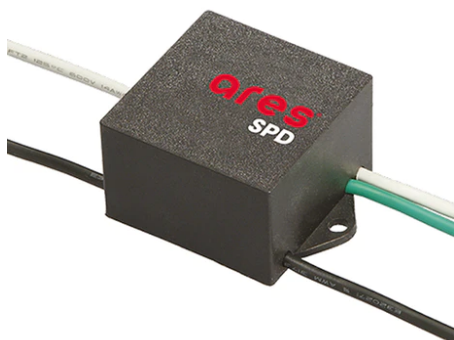

Zefiro 360 h 1000 mm Dimmable 1-10V

■ 532008-310.4 - Black

Cylindrical bollard light.

Configuration: die-cast aluminium cap, EN AB-47100 alloy (low copper content) and extruded aluminium pole. Polycarbonate diffuser: Transparent and UV-stabilised.

Double layer coating for high resistance to corrosion: the aluminium components are painted with a double coat using powders which are compliant with QUALICOAT standards: a first layer of epoxy powder (with excellent chemical and mechanical resistance) and a second finishing layer of polyester powder (resistant to UV rays and atmospheric agents). The entire painting process of the aluminium fitting starts from components which have been sandblasted in advance to make the surface more porous and increase the adherence of the paint. Ares effects alkaline and acid washing to clean the surfaces completely, then rinses with demineralised water to remove any residue particles, subsequently a chemical conversion treatment is done to protect against rusting.

Physical

Color	Black
--------------	-------

Zefiro 360 h 1000 mm Dimmable 1-10V

3/4 Way Terminal Block 4 Poles Ip68
H2O Stop
215

High Resistance In-Ground Fixing Base
Zefiro/New Torcia
185.A

Base Plate and Fixing Bolts Silvia/Mini
Silvia pole
21

SPD (Surge Protection Device)
237