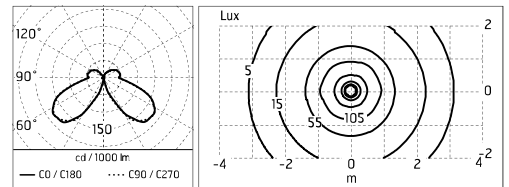

Optical

Lighting type	Direct
LED type	Power LED
Light distribution	Symmetric
Optical type	Diffused light