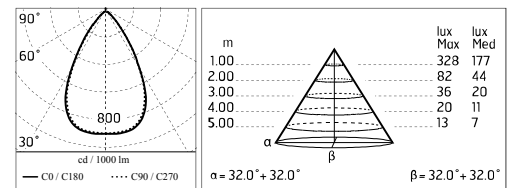

Optical

Lighting type	Direct
LED type	Power LED
Light distribution	Symmetric
Optical type	Flood