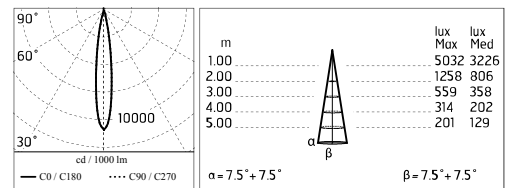

Optical

Lighting type	Direct
LED type	Power LED
Light distribution	Symmetric
Optical type	Spot