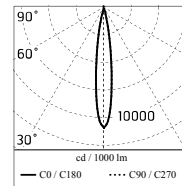

Optical

Lighting type	Direct
LED type	Power LED
Light distribution	Symmetric
Optical type	Spot