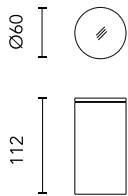

Optical

Lighting type	Direct
LED type	Power LED
Light distribution	Symmetric
Optical type	Spot