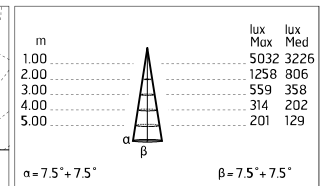

Optical

Lighting type	Direct
LED type	Power LED
Light distribution	Symmetric
Optical type	Spot