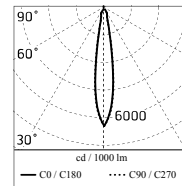

Optical

Lighting type	Direct
LED type	LED array
Light distribution	Symmetric
Optical type	Medium