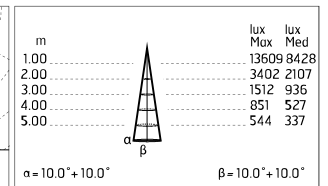

Optical

Lighting type	Direct
LED type	LED array
Light distribution	Symmetric
Optical type	Medium