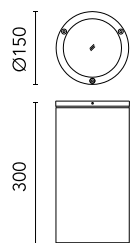

Optical

Lighting type	Direct
LED type	LED array
Light distribution	Symmetric
Optical type	Medium