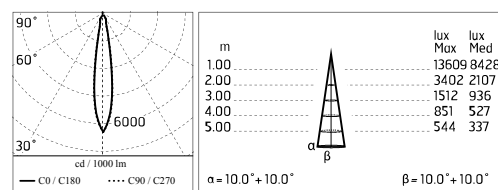

Main specifications

Power (W)	17	Mountings	Ceiling
System power (W)	20	Environment	Outdoor
CCT (K)	2700K		
CRI	80		
Net lumen (lm)	1907		

Optical

Lighting type	Direct
LED type	LED array
Light distribution	Symmetric
Optical type	Medium