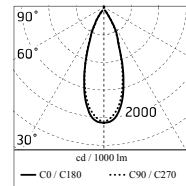

Optical

Lighting type	Direct
LED type	LED array
Light distribution	Symmetric
Optical type	Medium