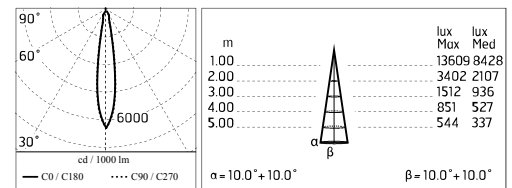

Optical

Lighting type	Direct
LED type	LED array
Light distribution	Symmetric
Optical type	Medium