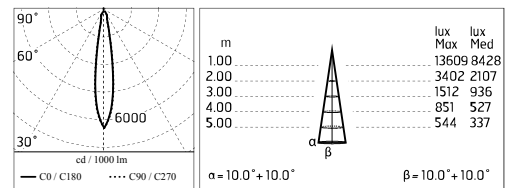

Optical

Lighting type	Direct
LED type	LED array
Light distribution	Symmetric
Optical type	Medium