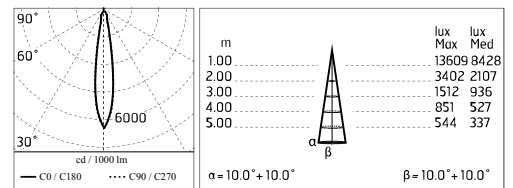

Optical

Lighting type	Direct
LED type	LED array
Light distribution	Symmetric
Optical type	Medium