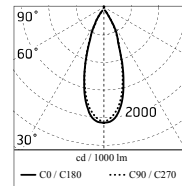

Optical

Lighting type	Direct
LED type	LED array
Light distribution	Symmetric
Optical type	Medium