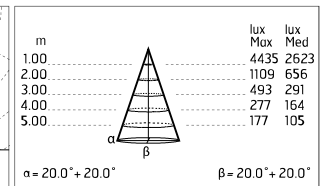

Optical

Lighting type	Direct
LED type	LED array
Light distribution	Symmetric
Optical type	Medium