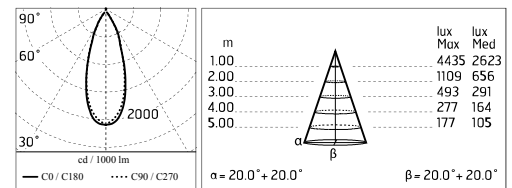

Optical

Lighting type	Direct
LED type	LED array
Light distribution	Symmetric
Optical type	Medium