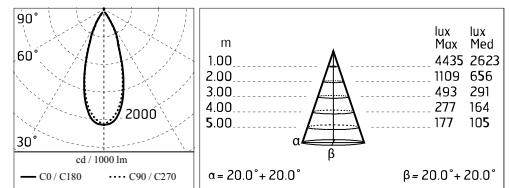

Optical

Lighting type	Direct
LED type	LED array
Light distribution	Symmetric
Optical type	Medium