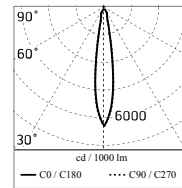

Optical

Lighting type	Direct
LED type	LED array
Light distribution	Symmetric
Optical type	Medium