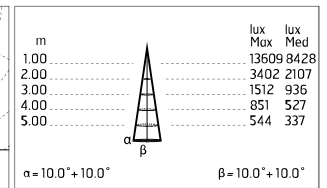

Optical

Lighting type	Direct
LED type	LED array
Light distribution	Symmetric
Optical type	Medium