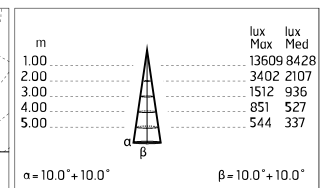

Optical

Lighting type	Direct
LED type	LED array
Light distribution	Symmetric
Optical type	Medium