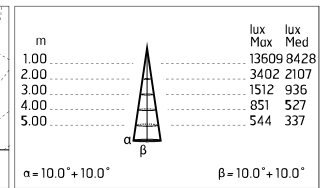

Optical

Lighting type	Direct
LED type	LED array
Light distribution	Symmetric
Optical type	Medium