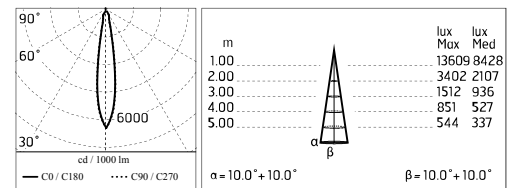

Optical

Lighting type	Direct
LED type	LED array
Light distribution	Symmetric
Optical type	Medium