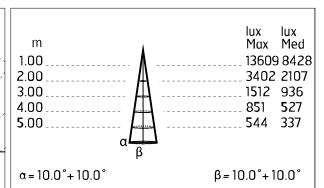

Optical

Lighting type	Direct
LED type	LED array
Light distribution	Symmetric
Optical type	Medium