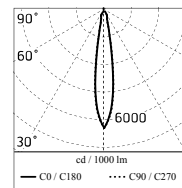

Optical

Lighting type	Direct
LED type	LED array
Light distribution	Symmetric
Optical type	Medium