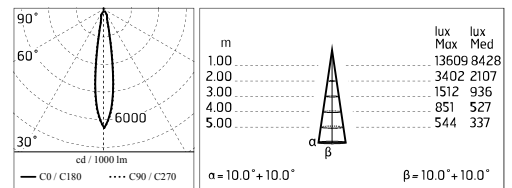

Optical

Lighting type	Direct
LED type	LED array
Light distribution	Symmetric
Optical type	Medium