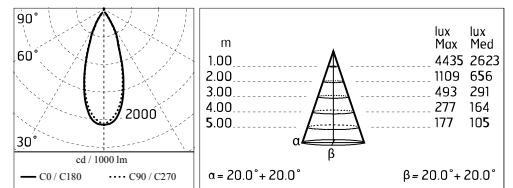

Optical

Lighting type	Direct
LED type	LED array
Light distribution	Symmetric
Optical type	Medium