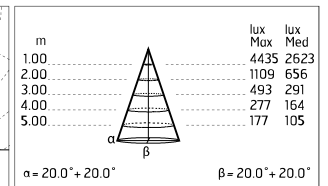

Optical

Lighting type	Direct
LED type	LED array
Light distribution	Symmetric
Optical type	Medium