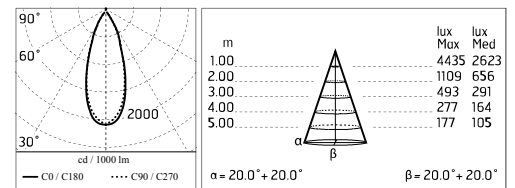

Optical

Lighting type	Direct
LED type	LED array
Light distribution	Symmetric
Optical type	Medium