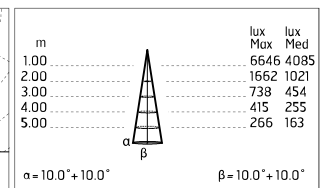

Optical

Lighting type	Direct
LED type	LED array
Light distribution	Symmetric
Optical type	Medium