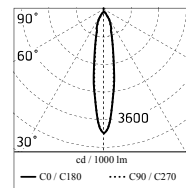

Optical

Lighting type	Direct
LED type	LED array
Light distribution	Symmetric
Optical type	Medium