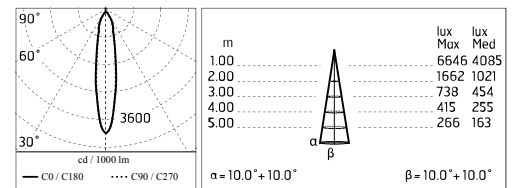

Optical

Lighting type	Direct
LED type	LED array
Light distribution	Symmetric
Optical type	Medium