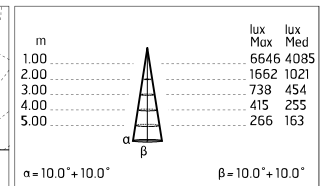

Optical

Lighting type	Direct
LED type	LED array
Light distribution	Symmetric
Optical type	Medium