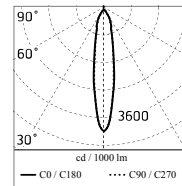

Optical

Lighting type	Direct
LED type	LED array
Light distribution	Symmetric
Optical type	Medium