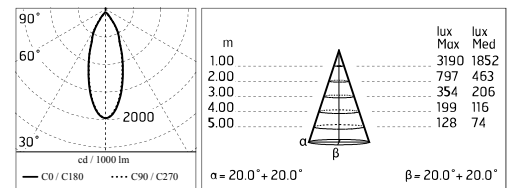

Optical

Lighting type	Direct
LED type	LED array
Light distribution	Symmetric
Optical type	Medium