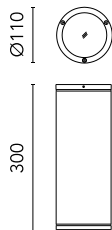

Optical

Lighting type	Direct
LED type	LED array
Light distribution	Symmetric
Optical type	Medium