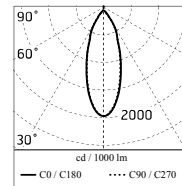

Optical

Lighting type	Direct
LED type	LED array
Light distribution	Symmetric
Optical type	Medium