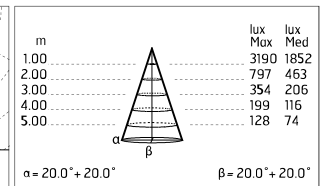

Optical

Lighting type	Direct
LED type	LED array
Light distribution	Symmetric
Optical type	Medium