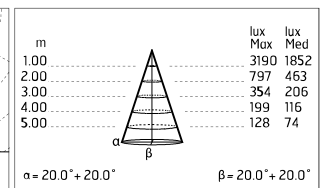

Optical

Lighting type	Direct
LED type	LED array
Light distribution	Symmetric
Optical type	Medium