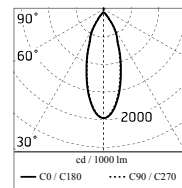

Optical

Lighting type	Direct
LED type	LED array
Light distribution	Symmetric
Optical type	Medium