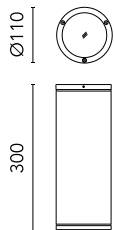

Optical

Lighting type	Direct
LED type	LED array
Light distribution	Symmetric
Optical type	Medium