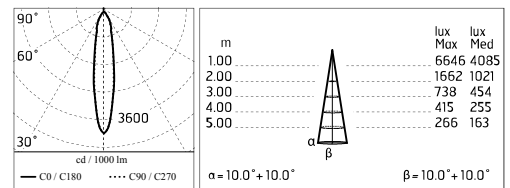

Optical

Lighting type	Direct
LED type	LED array
Light distribution	Symmetric
Optical type	Medium