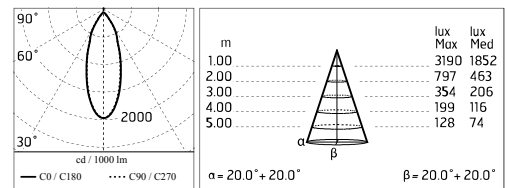

Optical

Lighting type	Direct
LED type	LED array
Light distribution	Symmetric
Optical type	Medium