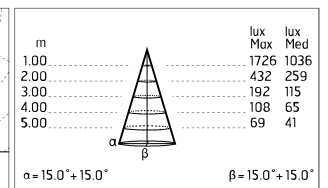

Optical

Lighting type	Direct
LED type	LED array
Light distribution	Symmetric
Optical type	Medium