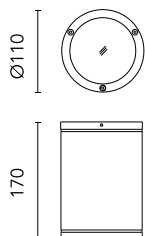

Optical

Lighting type	Direct
LED type	LED array
Light distribution	Symmetric
Optical type	Medium