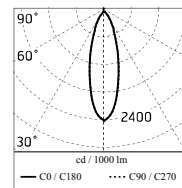

Optical

Lighting type	Direct
LED type	LED array
Light distribution	Symmetric
Optical type	Medium