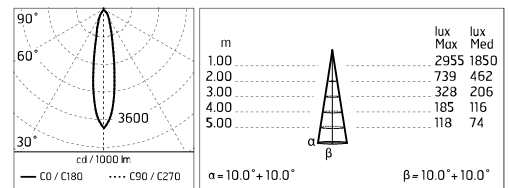

Optical

Lighting type	Direct
LED type	LED array
Light distribution	Symmetric
Optical type	Medium