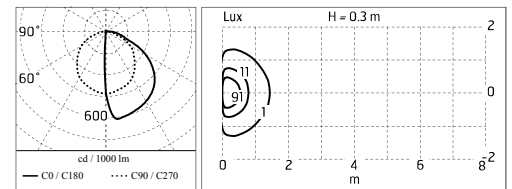

Optical

Lighting type	Direct
LED type	Power LED
Light distribution	Asymmetric
Optical type	Wide flood