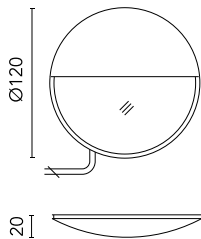

Trixie Round

■ 526005.12 - Forest Green

Slim rectangular or round luminaire for installation on wall – surface or recessed.
 Configuration: die-cast aluminium structure, EN AB-47100 alloy (low copper content). Moulded transparent polycarbonate emitting unit (rectangular) or transparent polyurethane resin filling (round) and polished aluminium reflector fixed by double-sided technical tape.