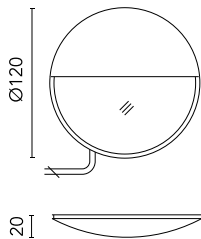

Trixie Round

■ 526003.6 - Grey

Slim rectangular or round luminaire for installation on wall – surface or recessed.

Configuration: die-cast aluminium structure, EN AB-47100 alloy (low copper content). Moulded transparent polycarbonate emitting unit (rectangular) or transparent polyurethane resin filling (round) and polished aluminium reflector fixed by double-sided technical tape.