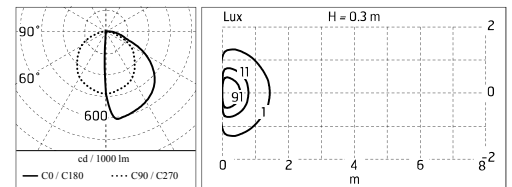

Optical

Lighting type	Direct
LED type	Power LED
Light distribution	Asymmetric
Optical type	Wide flood

Electrical

Frequency (Hz)	50-60
Dimmable	Yes
Driver type	Electronic dimmable
Emergency	Without
Insulation class	III