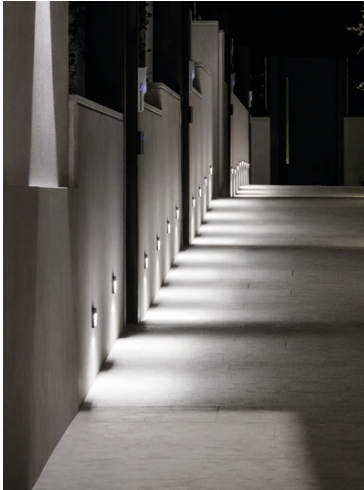

Trixie Round

■ 526003.6 - Grey

Slim rectangular or round luminaire for installation on wall – surface or recessed.

Configuration: die-cast aluminium structure, EN AB-47100 alloy (low copper content). Moulded transparent polycarbonate emitting unit (rectangular) or transparent polyurethane resin filling (round) and polished aluminium reflector fixed by double-sided technical tape.

Double layer coating for high resistance to corrosion: the aluminium components are painted with a double coat using powders which are compliant with QUALICOAT standards: a first layer of epoxy powder (with excellent chemical and mechanical resistance) and a second finishing layer of polyester powder (resistant to UV rays and atmospheric agents). The entire painting process of the aluminium fitting starts from components which have been sandblasted in advance to make the surface more porous and increase the adherence of the paint. Ares effects alkaline and acid washing to clean the surfaces completely, then rinses with demineralised water to remove any residue particles, subsequently a chemical conversion treatment is done to protect against rusting.