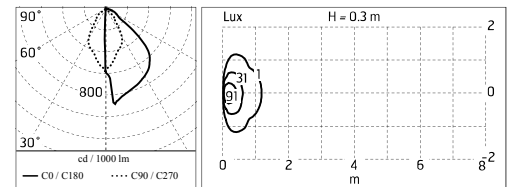

Optical

Lighting type	Direct
LED type	Power LED
Light distribution	Asymmetric
Optical type	Wide flood

Electrical

Frequency (Hz)	50-60
Dimmable	Yes
Driver type	Electronic dimmable
Emergency	Without
Insulation class	III