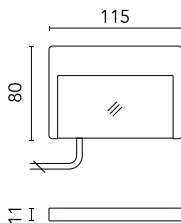

Trixie

■ 10222900.18 - Deep Brown

Slim rectangular or round luminaire for installation on wall – surface or recessed.

Configuration: die-cast aluminium structure, EN AB-47100 alloy (low copper content). Moulded transparent polycarbonate emitting unit (rectangular) or transparent polyurethane resin filling (round) and polished aluminium reflector fixed by double-sided technical tape.

Protection rating: IP65

In compliance with EN 60598-1 standards

Class of insulation: III

Installation: the luminaire is equipped with a piece of cable for an easy-to-make connection. 24V feeding: power supply installed in a remote position; 230V feeding: power supply located behind the luminaire into the recessed box for installation (to be ordered separately). Outdoor use requires suitable flexible cables.