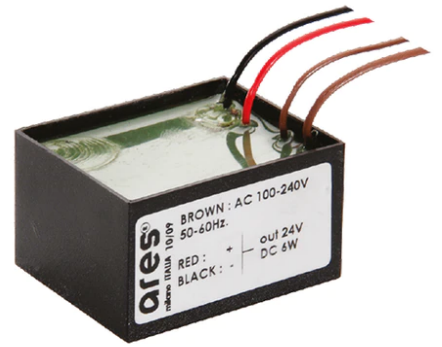

Trixie

■ 10222900.18 - Deep Brown

Slim rectangular or round luminaire for installation on wall – surface or recessed.

Configuration: die-cast aluminium structure, EN AB-47100 alloy (low copper content). Moulded transparent polycarbonate emitting unit (rectangular) or transparent polyurethane resin filling (round) and polished aluminium reflector fixed by double-sided technical tape.

Double layer coating for high resistance to corrosion: the aluminium components are painted with a double coat using powders which are compliant with QUALICOAT standards: a first layer of epoxy powder (with excellent chemical and mechanical resistance) and a second finishing layer of polyester powder (resistant to UV rays and atmospheric agents). The entire painting process of the aluminium fitting starts from components which have been sandblasted in advance to make the surface more porous and increase the adherence of the paint. Ares effects alkaline and acid washing to clean the surfaces completely, then rinses with demineralised water to remove any residue particles, subsequently a chemical conversion treatment is done to protect against rusting.

Physical

Color	Deep Brown
--------------	------------

Trixie

Box for Installation
Alfa/Beta/Gamma/Trixie/Trixie Round
105

Power Supply 8W 100+240Vac/24Vdc
350mA Ip20
150

Power Supply 100+240Vac/ 8W at
24Vdc/ 6W at 350mA Ip65
106